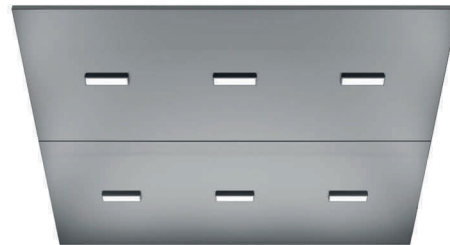

# CEILING

Round, LED spotlights (CL80)†  
Brushed Stainless Steel (4SS)  
Golden Brushed Stainless Steel (SS1) [P]

Rectangular, LED light panel (CL94)\*\*  
Brushed Stainless Steel (4SS)

Square, LED spotlights (CL97)\*  
Brushed Stainless Steel (4SS)  
Golden Brushed Stainless Steel (SS1) [P]

Rectangular, LED spotlights (CL98)\*  
Brushed Stainless Steel (4SS)  
Golden Brushed Stainless Steel (SS1) [P]

Large, uniform, LED light panel (CL151)  
Brushed Stainless Steel (4SS) [P]  
Golden Brushed Stainless Steel (SS1) [P]