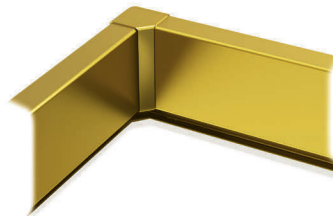

Golden Brushed Stainless Steel (SS1) [P] ☐