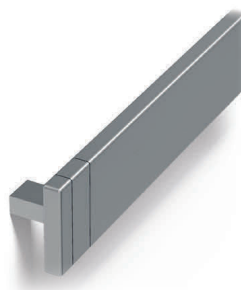

# ELEVATOR ACCESSORIES

FOR KONE MONOSPACE® 500 DX, KONE MONOSPACE 500 FLEX DX, KONE MONOSPACE 700 DX, KONE MINISPACE™ DX

## HANDRAILS

Round, straight ends (HR61)  
Brushed Stainless Steel (4SS)   
Golden Brushed Stainless Steel (SS1) [P]

Flat, straight ends (HR63)  
Brushed Stainless Steel (4SS) [P]

Round, bent ends (HR64)  
Brushed Stainless Steel (4SS)   
Golden Brushed Stainless Steel (SS1) [P]

# CEILING

Round, LED spotlights (CL80)†  
Brushed Stainless Steel (4SS)  
Golden Brushed Stainless Steel (SS1) [P]

Rectangular, LED light panel (CL94)\*\*  
Brushed Stainless Steel (4SS)

Square, LED spotlights (CL97)\*  
Brushed Stainless Steel (4SS)  
Golden Brushed Stainless Steel (SS1) [P]

Rectangular, LED spotlights (CL98)\*  
Brushed Stainless Steel (4SS)  
Golden Brushed Stainless Steel (SS1) [P]

Large, uniform, LED light panel (CL151)  
Brushed Stainless Steel (4SS) [P]  
Golden Brushed Stainless Steel (SS1) [P]