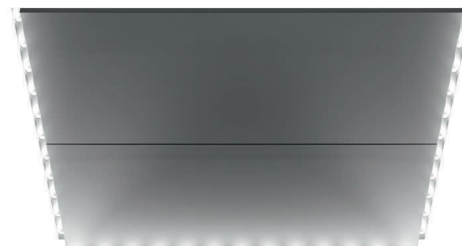

# CEILING

Round, LED spotlights (CL80)†  
Brushed Stainless Steel (4SS)  
Golden Brushed Stainless Steel (SS1) [P]

Rectangular, LED light panel (CL94)\*\*  
Brushed Stainless Steel (4SS)

Square, LED spotlights (CL97)\*  
Brushed Stainless Steel (4SS)  
Golden Brushed Stainless Steel (SS1) [P]

Rectangular, LED spotlights (CL98)\*  
Brushed Stainless Steel (4SS)  
Golden Brushed Stainless Steel (SS1) [P]

Large, uniform, LED light panel (CL151)  
Brushed Stainless Steel (4SS) [P]  
Golden Brushed Stainless Steel (SS1) [P]