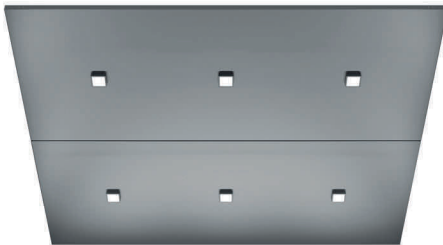

## SKIRTING

Brushed Stainless Steel (4SS)

Golden Brushed Stainless Steel (SS1) [P]

# CEILING

Round, LED spotlights (CL80)†  
Brushed Stainless Steel (4SS)  
Golden Brushed Stainless Steel (SS1) [P]

Rectangular, LED light panel (CL94)\*\*  
Brushed Stainless Steel (4SS)

Square, LED spotlights (CL97)\*  
Brushed Stainless Steel (4SS)  
Golden Brushed Stainless Steel (SS1) [P]

Rectangular, LED spotlights (CL98)\*  
Brushed Stainless Steel (4SS)  
Golden Brushed Stainless Steel (SS1) [P]

Large, uniform, LED light panel (CL151)  
Brushed Stainless Steel (4SS) [P]  
Golden Brushed Stainless Steel (SS1) [P]