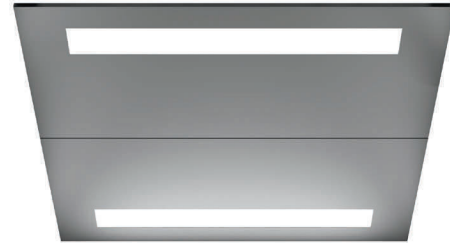

Rectangular, LED light panel (CL94)**
Brushed Stainless Steel (4SS)