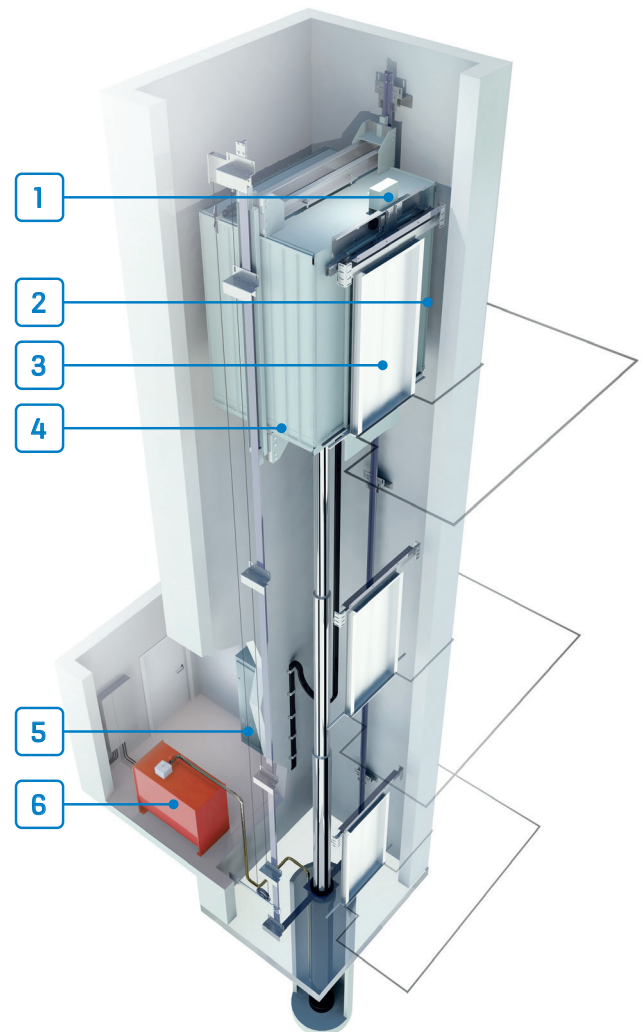

Mechanical wear and tear, in addition to worn-out electrical components, can mean that your hydraulic elevator is frequently out of order. This is not only inconvenient for building users, it also increases maintenance costs.

KONE HydroMod™ can improve reliability and safety, and can reduce repair and maintenance costs. A modern elevator provides a smooth, quiet ride while meeting the latest safety and accessibility codes.

KONE HydroMod features the latest generation of elevator control technology and mechanical equipment. This combination provides the highest possible levels of ride comfort. Implementation of new door technology provides smooth and reliable door operation. ADA-compliant signalization upgrades are standard features of KONE HydroMod solution.

Combining all these elements with a packaged cab interior upgrade makes KONE HydroMod a state-of-the-art hydraulic modernization offering.

FUTUREPROOF YOUR BUILDING WITH CONNECTIVITY

We can add connectivity to make the KONE HydroMod solution smarter to optimize people flow and enable increased operational efficiency.

Take advantage of KONE 24/7 Connected Services* – by connecting your elevators to the cloud and analyzing the data, we can identify maintenance needs and fix any potential problems before they cause breakdown.

1 Car Door Equipment	4 Cab Interiors
2 Signalization	5 Electrification System
3 Hall Door Equipment	6 Hydraulic Power Unit

Give your building a new lease on life. Scan this code or visit our website to get in touch with a KONE Sales Professional:

kone.us/hmdx